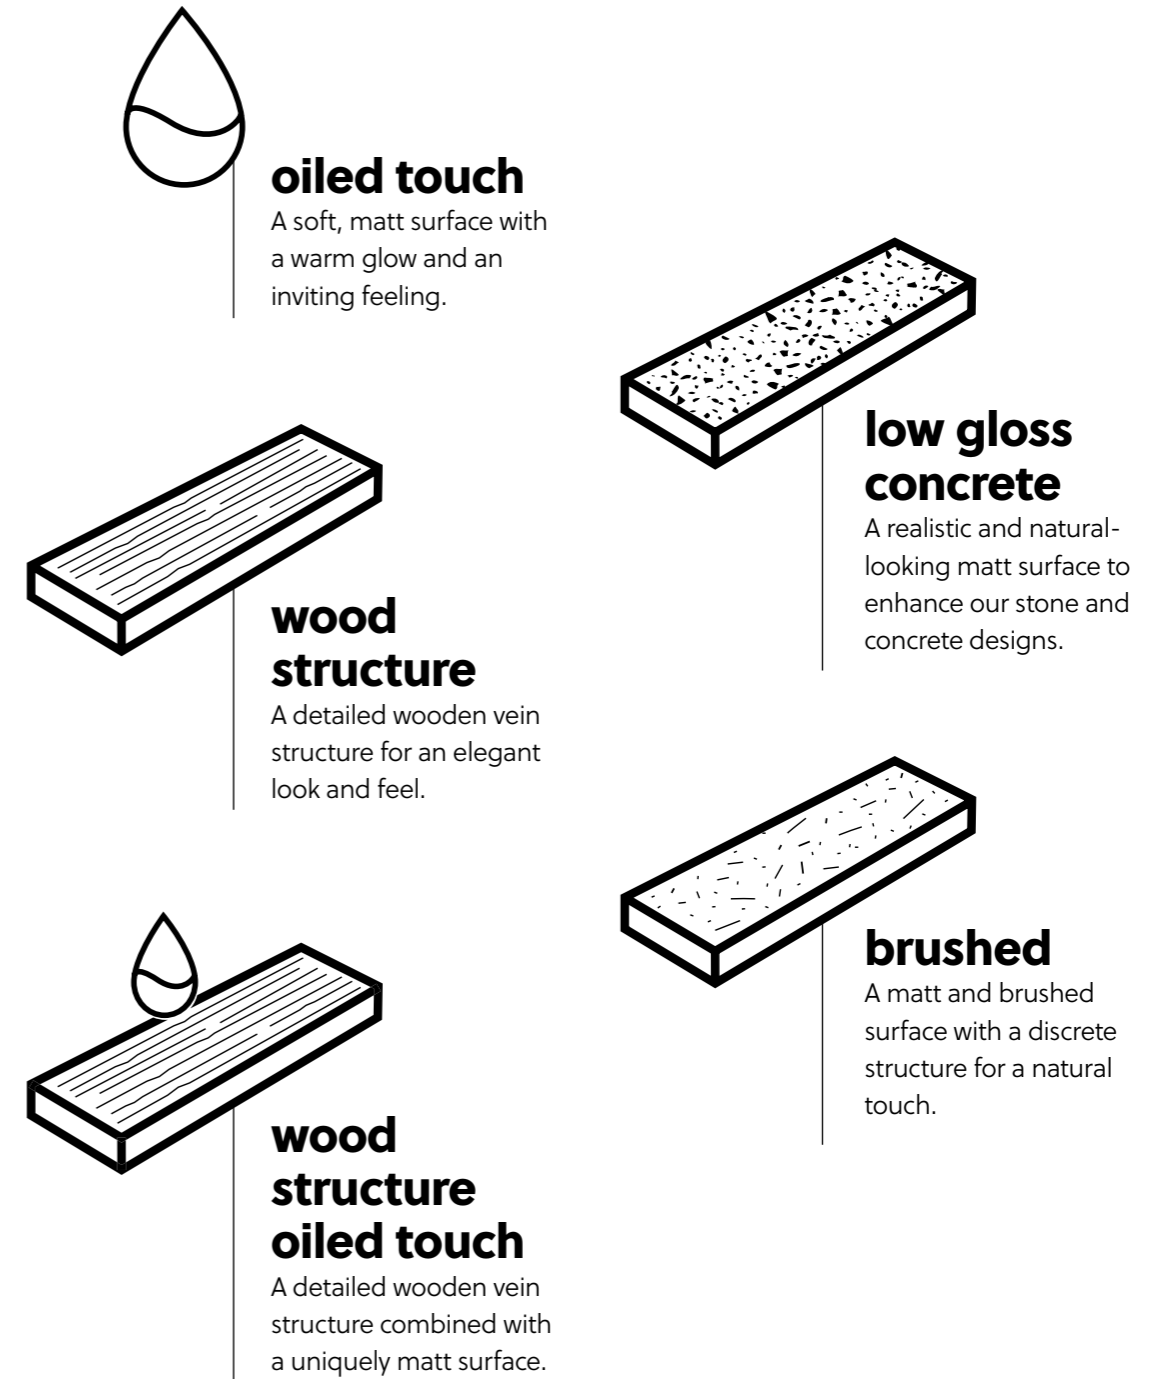

Water resistant

Spilled something on the floor? Did the rain get inside? No problem. The robust water-resistant top layer protects both the surface and the bevels. The product core is fully water resistant as well.

Easy to maintain

Our high pressure floors require minimal effort and are very easy to clean. They will remain in pristine condition for years to come.

Pick a size.

Our Grand Majestic and Grand Avenue collections will undoubtedly make your room look even more grand with XL plank sizes. Or would you prefer a more standard size? Then the Original collection is what you're looking for.

Pick a surface.

**Something
for everyone.**

Original Limestone Sand (hallway)
Original White Pine (kitchen)

**This is
Original.**

Original – the collection that started the legacy of our BerryAlloc high pressure floors, and the most accessible way to enjoy their world-class strength.