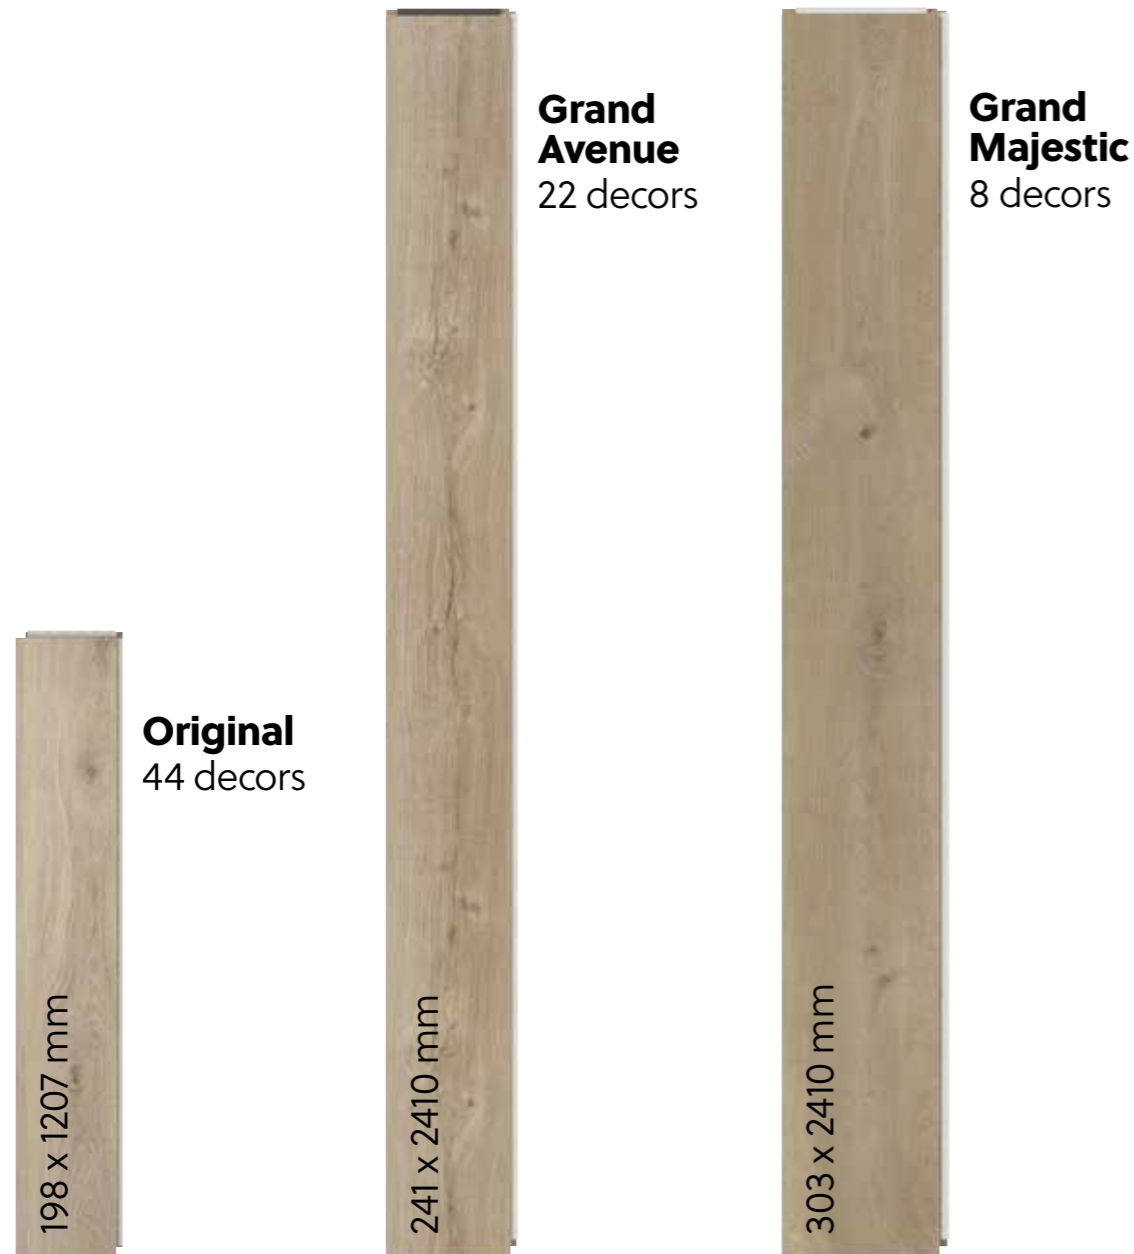

Easy to maintain

Our high pressure floors require minimal effort and are very easy to clean. They will remain in pristine condition for years to come.

Pick a size.

Our Grand Majestic and Grand Avenue collections will undoubtedly make your room look even more grand with XL plank sizes. Or would you prefer a more standard size? Then the Original collection is what you're looking for.